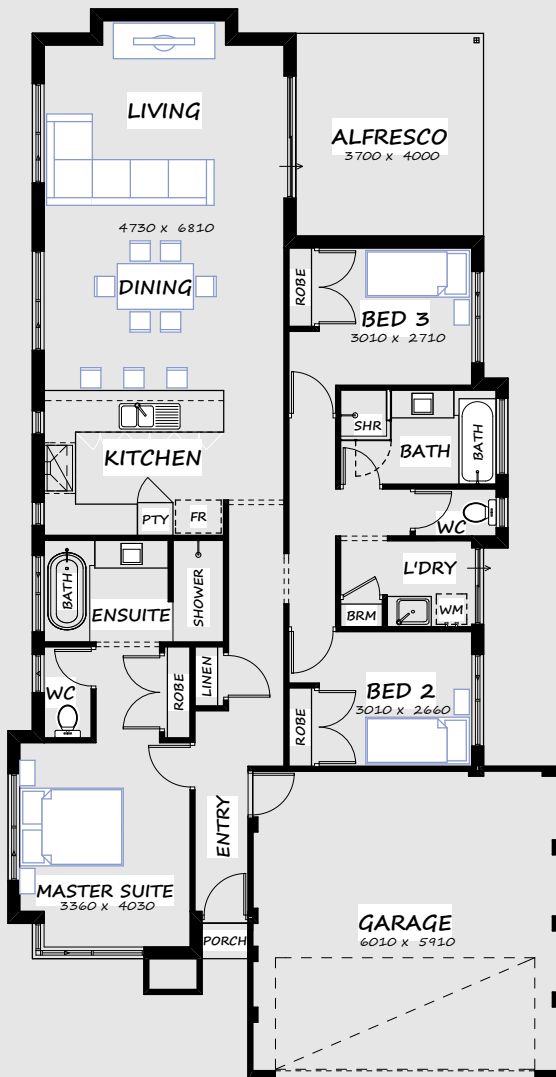

**Steele Campbell Building - Geraldton's Local Builder**

**Design B5**  
This is designed for 2016 beach living in mind. This home has all our platinum inclusions that we offer with each build. Visit our website at [www.steelecampbellbuilding.com](http://www.steelecampbellbuilding.com) or come in and see us at 1A Wiebbe Hayes Lane Geraldton to view all our designs and discuss house and land packages.