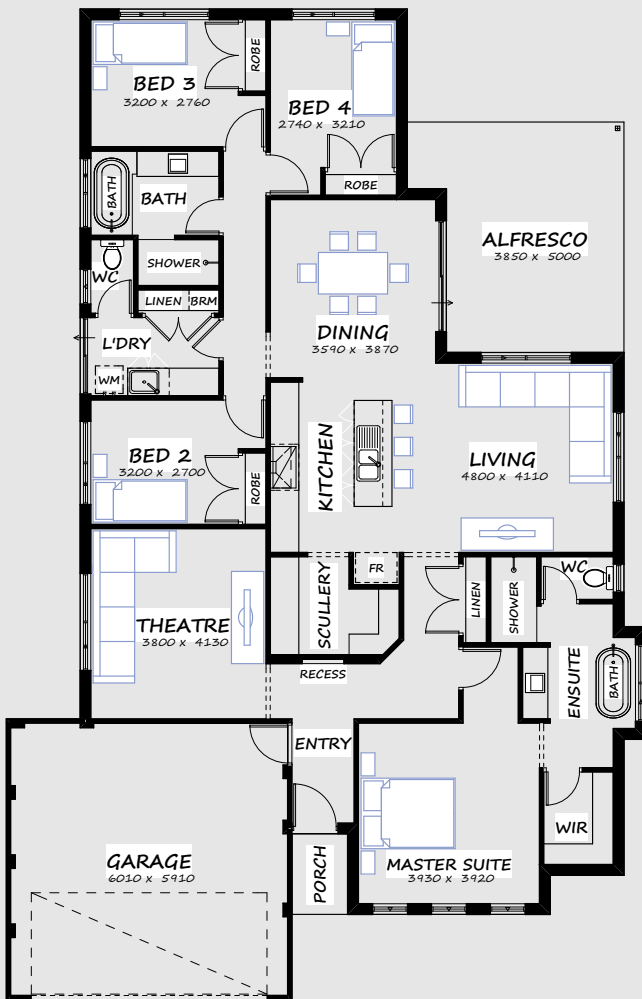

STEELE CAMPBELL BUILDING
RESIDENTIAL & COMMERCIAL

Steele Campbell Building - Geraldton's Local Builder

Design C5

This is designed for family
seaside living.
This home has all our platinum
inclusions that we offer with each
build.