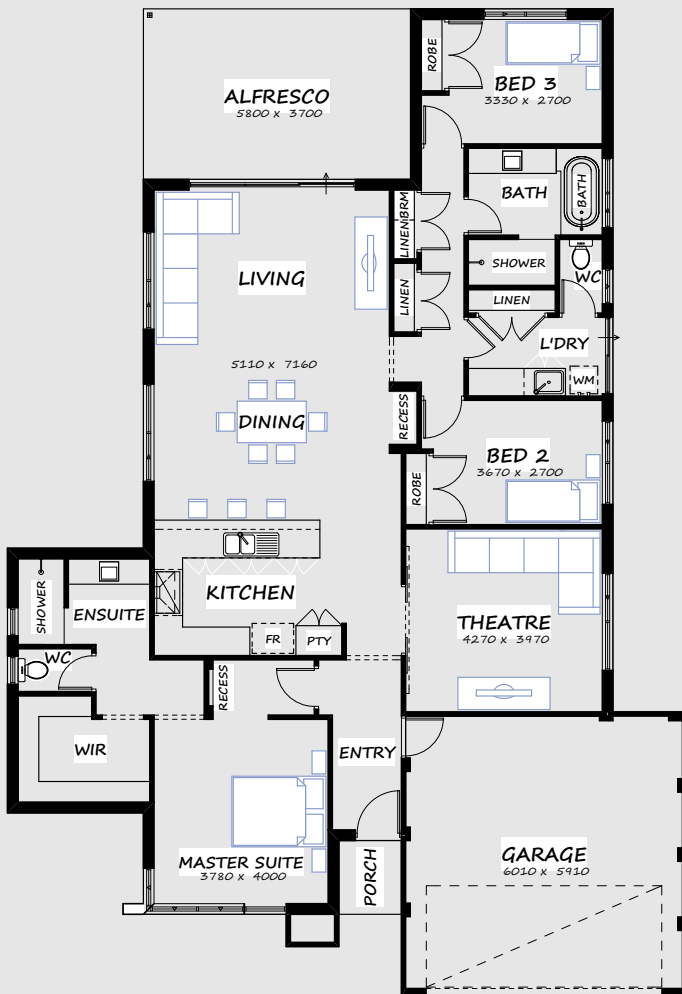

Steele Campbell Building - Geraldton's Local Builder

Design C9

This is designed for modern family outdoor beachside living. This home has all our platinum inclusions that we offer with each build.

Visit our website at